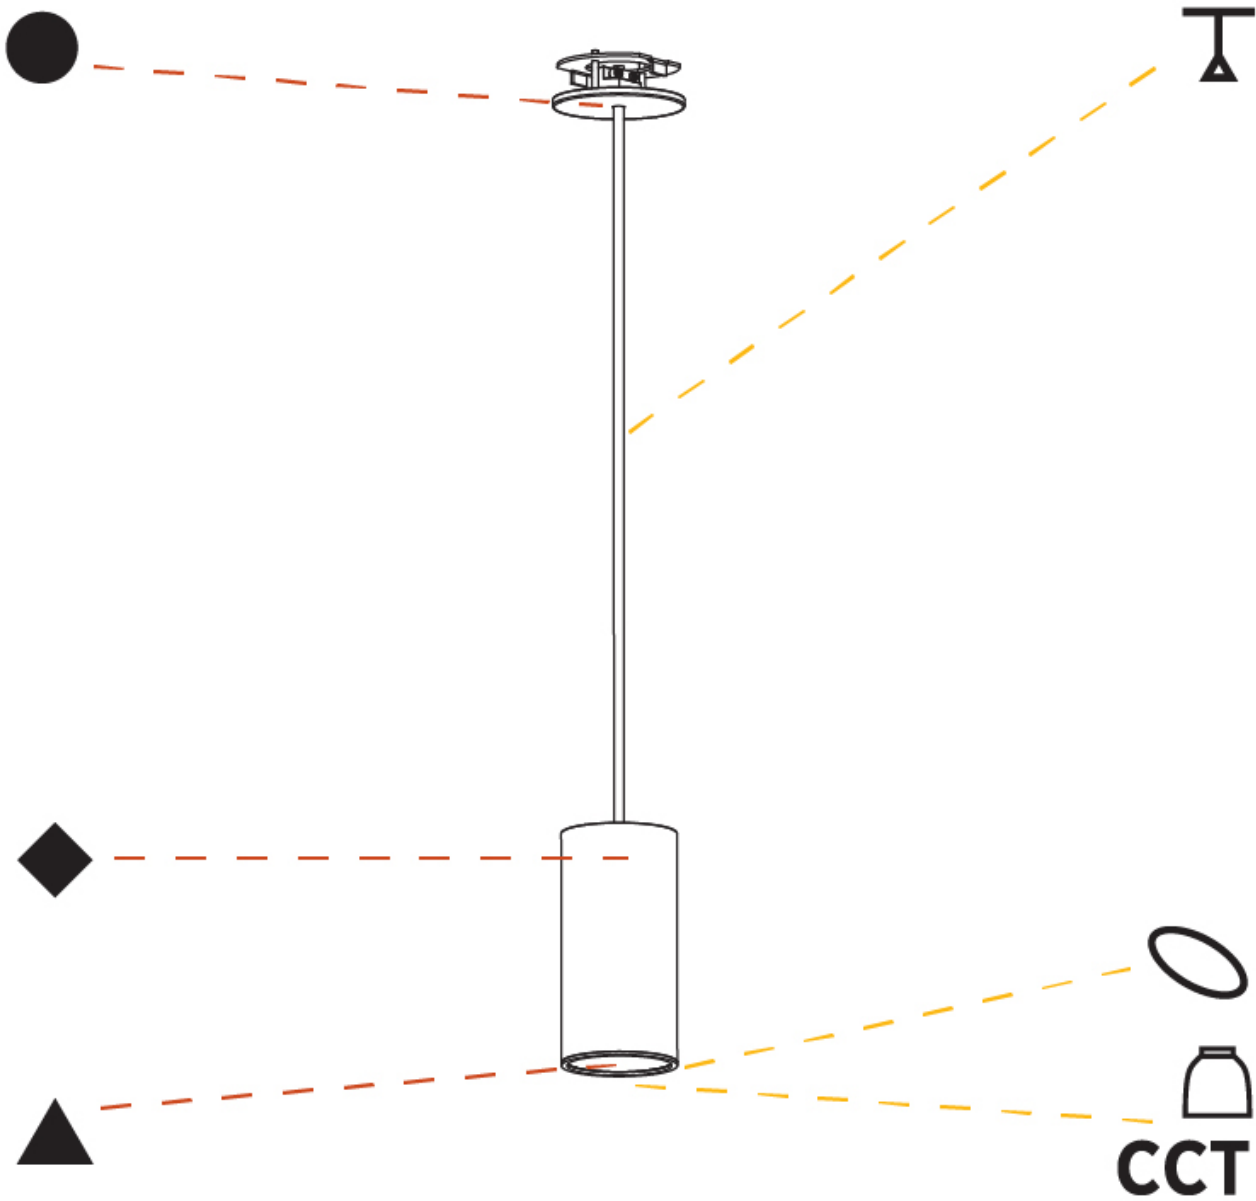

GENERAL

Series: Hangover
Subseries: Hangover Monopoint Recessed Canopy
Brand: Prolicht
Division: Architectural
Mounting Type: Suspension
Mounting Location: Ceiling
Subcategory: Pendant

PHYSICAL

Shape: Cylinder
Diameter (mm): 75
Diameter (in): 2 ¹⁵ / ₁₆
Height (mm): 150
Height (in): 5 ⁷ / ₈
Max. Overall Height (mm): 2150
Max. Overall Height (in): 84 ⁵ / ₈
Light Distribution: Direct
Diffuser: Shine Ring 0-6
Fixture Finish: SSR / BKV / CWI / CRY / HAB / UFT / ITA / RUA / FTG / MYG / LOD / PUS / FRO / FUP / KIA / POP / BLS / SPG / MEY / GOH / GUM / CHC / COM / ABZ / JAG / OBR / MOS / ROR
Fixture Material: Aluminum
Cable Details: 2000mm / 6000mm Cable in White / Black / Orange / Red
Cut-out Measurements: 68mm / 2 11/16"

OPTICAL

Reflector°: 18 / 36 / 52

RATINGS AND CERTIFICATIONS

Certified By: Certified for North American Standards
IP rating: IP20

HANGOVER MONOPOINT RECESSED CANOPY SUSPENSION

A300156-

PROJECT
TYPE
SPECIFIER
QUANTITY
DATE

GENERAL

Series: Hangover
 Subseries: Hangover Monopoint Recessed Canopy
 Brand: Prolicht
 Division: Architectural
 Mounting Type: Suspension
 Mounting Location: Ceiling
 Subcategory: Pendant

PHYSICAL

Shape: Cylinder
 Diameter (mm): 75
 Diameter (in): 2 ¹⁵/₁₆
 Height (mm): 150
 Height (in): 5 ⁷/₈
 Max. Overall Height (mm): 2150
 Max. Overall Height (in): 84 ⁵/₈
 Light Distribution: Direct / Indirect
 Diffuser: Shine Ring 0-6
 Fixture Finish: SSR / BKV / CWI / CRY / HAB / UFT / ITA / RUA / FTG / MYG / LOD / PUS / FRO / FUP / KIA / POP / BLS / SPG / MEY / GOH / GUM / CHC / COM / ABZ / JAG / OBR / MOS / ROR
 Fixture Material: Aluminum
 Cable Details: 2000mm / 6000mm Cable in White / Black / Orange / Red
 Cut-out Measurements: 68mm / 2 11/16"