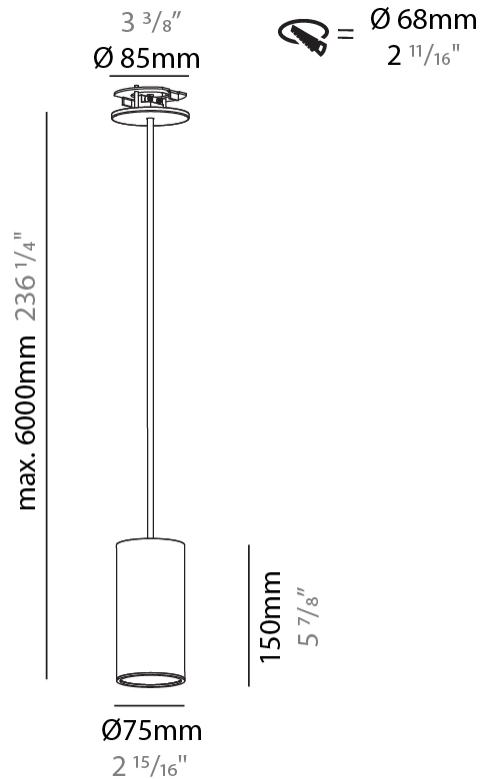

GENERAL

Series: Hangover
Subseries: Hangover Monopoint Recessed Canopy
Brand: Prolicht
Division: Architectural
Mounting Type: Suspension
Mounting Location: Ceiling
Subcategory: Pendant

PHYSICAL

Shape: Cylinder
Diameter (mm): 75
Diameter (in): 2 ¹⁵ / ₁₆
Height (mm): 150
Height (in): 5 ⁷ / ₈
Max. Overall Height (mm): 2150
Max. Overall Height (in): 84 ⁵ / ₈
Light Distribution: Direct
Diffuser: Shine Ring 0-6
Fixture Finish: SSR / BKV / CWI / CRY / HAB / UFT / ITA / RUA / FTG / MYG / LOD / PUS / FRO / FUP / KIA / POP / BLS / SPG / MEY / GOH / GUM / CHC / COM / ABZ / JAG / OBR / MOS / ROR
Fixture Material: Aluminum
Cable Details: 2000mm / 6000mm Cable in White / Black / Orange / Red
Cut-out Measurements: 68mm / 2 11/16"

LED

Number of LEDs: 1
Color Temperature (°K): 2700 / 3000 / 4000
Max. Delivered Lumen (lm): 923
CRI: >90 CRI
Lamp Life (hrs): 50000
Upon Request: ***3500K available in minimum quantities (larger quantities upon request)

OPTICAL

Reflector°: 18 / 36 / 52

RATINGS AND CERTIFICATIONS

Certified By: Certified for North American Standards
IP rating: IP20

HANGOVER MONOPOINT RECESSED CANOPY SUSPENSION

A300156-

PROJECT
TYPE
SPECIFIER
QUANTITY
DATE

GENERAL

Series: Hangover
 Subseries: Hangover Monopoint Recessed Canopy
 Brand: Prolicht
 Division: Architectural
 Mounting Type: Suspension
 Mounting Location: Ceiling
 Subcategory: Pendant

PHYSICAL

Shape: Cylinder
 Diameter (mm): 75
 Diameter (in): 2 ¹⁵/₁₆
 Height (mm): 150
 Height (in): 5 ⁷/₈
 Max. Overall Height (mm): 2150
 Max. Overall Height (in): 84 ⁵/₈
 Light Distribution: Direct / Indirect
 Diffuser: Shine Ring 0-6
 Fixture Finish: SSR / BKV / CWI / CRY / HAB / UFT / ITA / RUA / FTG / MYG / LOD / PUS / FRO / FUP / KIA / POP / BLS / SPG / MEY / GOH / GUM / CHC / COM / ABZ / JAG / OBR / MOS / ROR
 Fixture Material: Aluminum
 Cable Details: 2000mm / 6000mm Cable in White / Black / Orange / Red
 Cut-out Measurements: 68mm / 2 11/16"